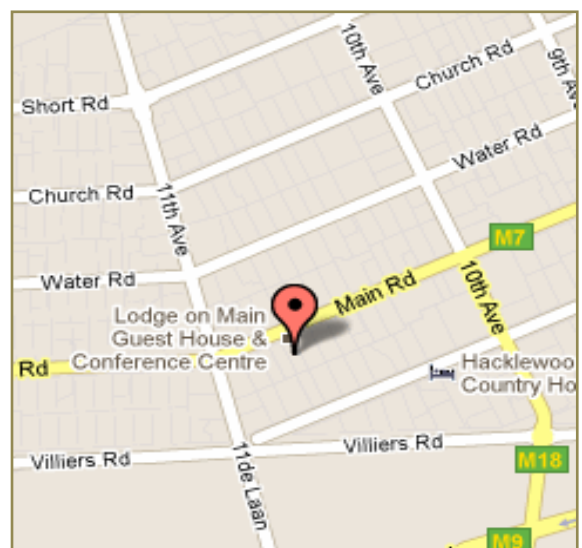

**Contact:**

Tel: 041 – 581 31 46

Email: [lodgeonmain@telkomsa.net](mailto:lodgeonmain@telkomsa.net)

Web: [www.lodgeonmain.co.za](http://www.lodgeonmain.co.za)

Co- ordinates – 33°58'55,76"S  
25°34'36,97"E

**Location:** No 188, Main Road  
Walmer, Port Elizabeth

## **Directions from Airport to Lodge on Main**

- Turn right from the airport into Alistair Miller Road and continue over the railway line to the intersection with Heugh Road (Alistair Miller becomes 3rd avenue).
- Turn left into Heugh Road.
- Turn right at the intersection of Heugh Road and 6th Avenue.
- Turn left at the intersection of 6<sup>th</sup> and Main Road
- Lodge on Main is situated between 10<sup>th</sup> and 11<sup>th</sup> Avenues, at 188 Main Road Walmer